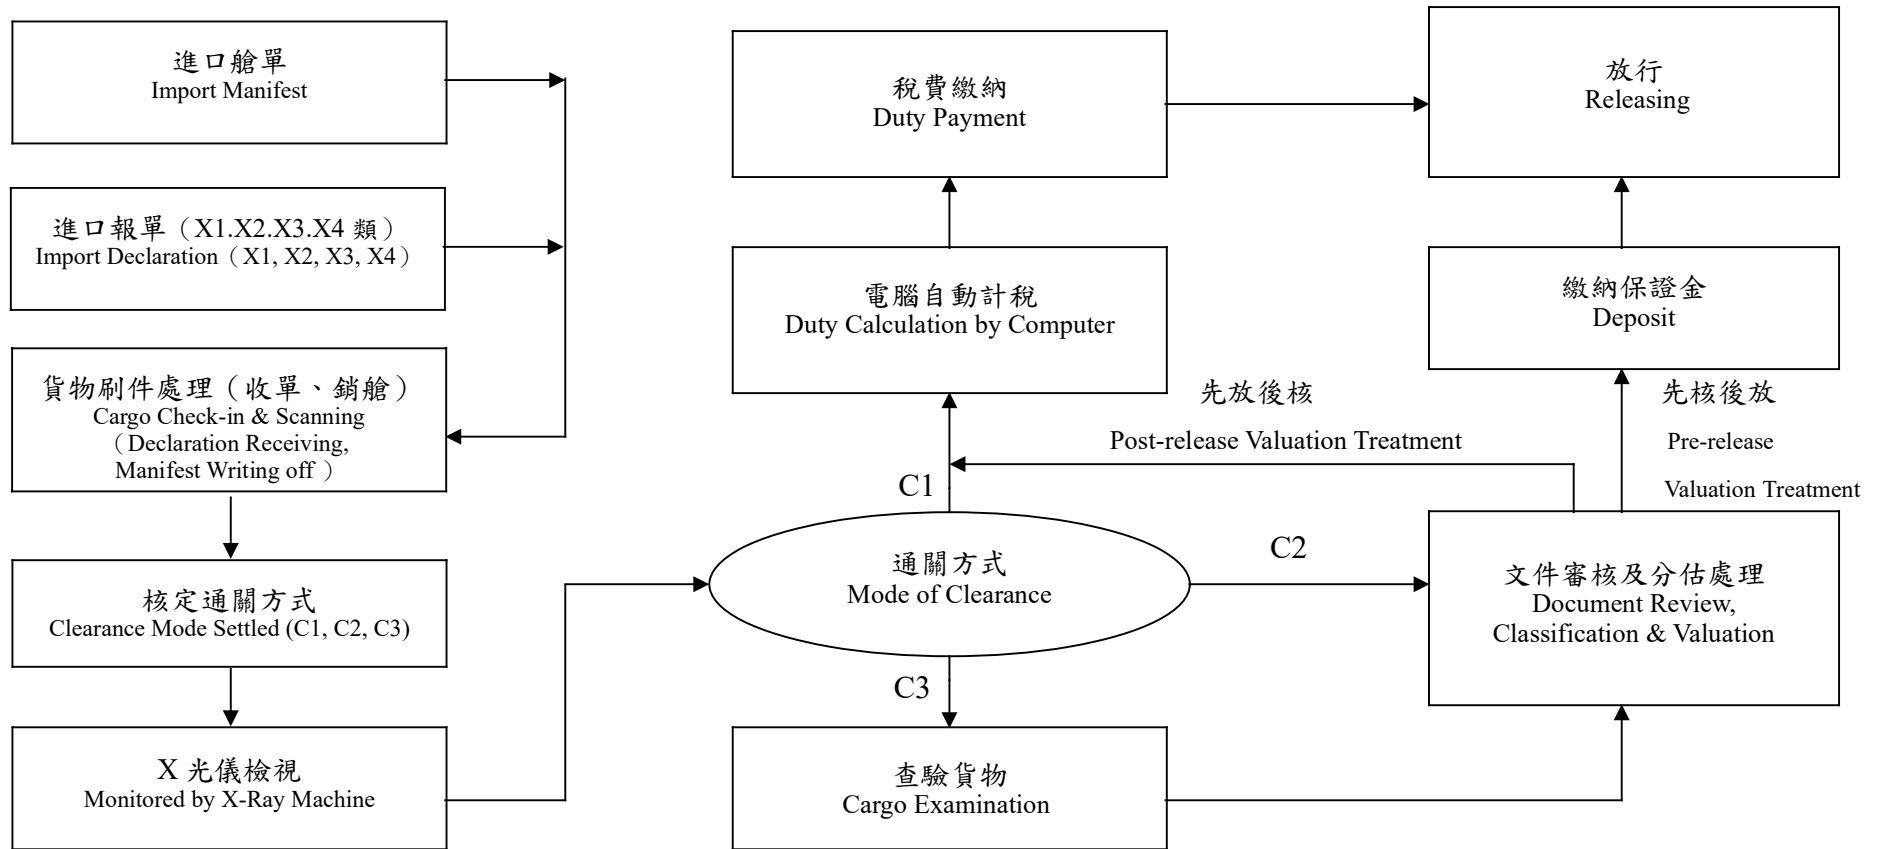

# 進口快遞貨物通關流程

## Flow Chart of Import Express Consignment Clearance

### Mode of Clearance:

C1: Free of document review and cargo examination

C2: Document review

C3: Cargo examination & document review