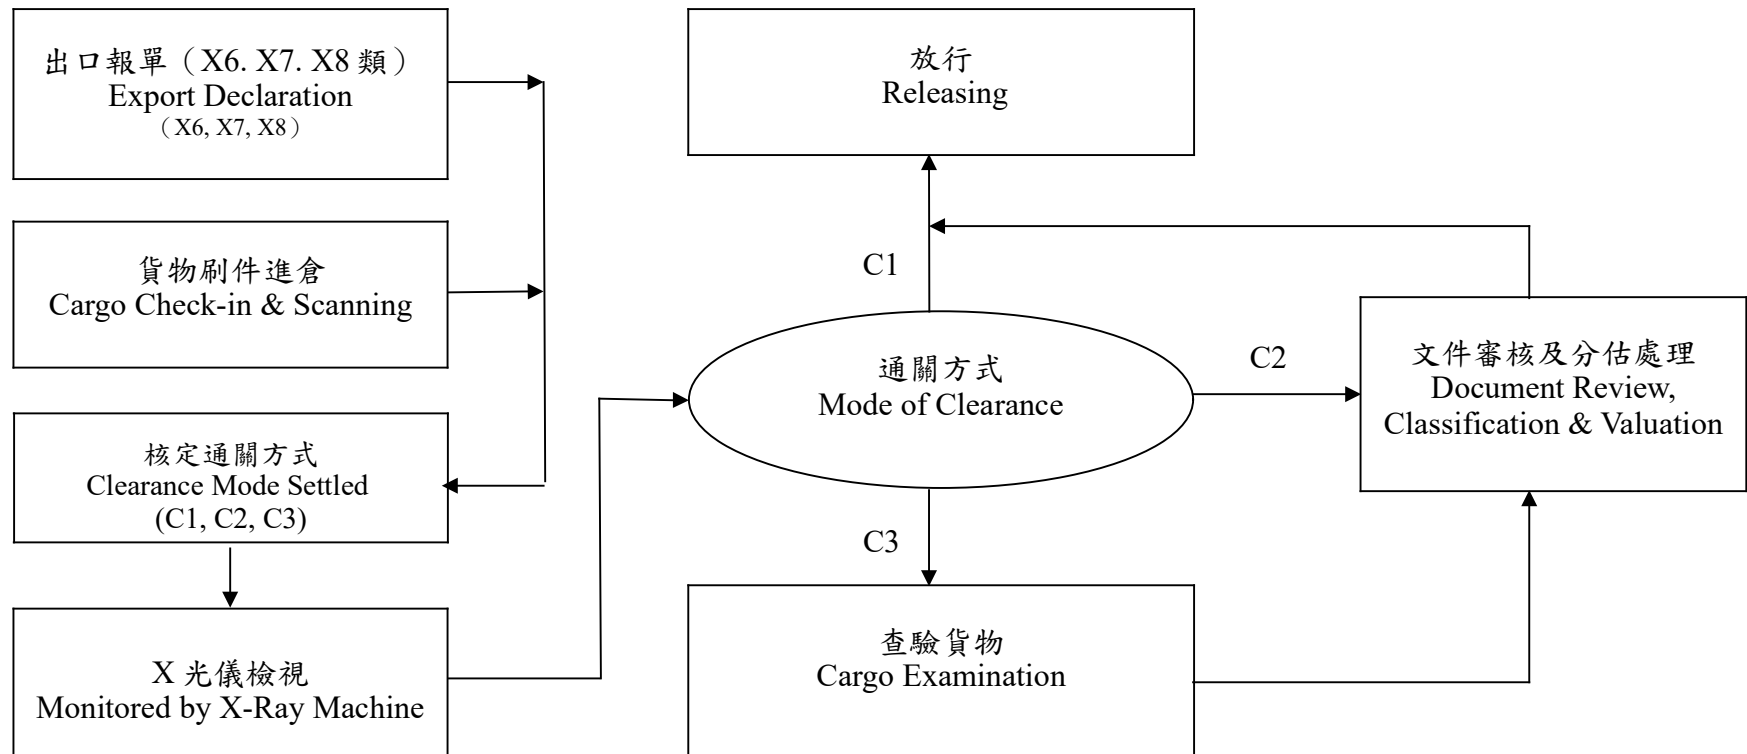

出口快遞貨物通關流程

Flow Chart of Export Express Consignment Clearance

Mode of Clearance:

C1: Free of document review and cargo examination

C2: Document review

C3: Cargo examination & document review