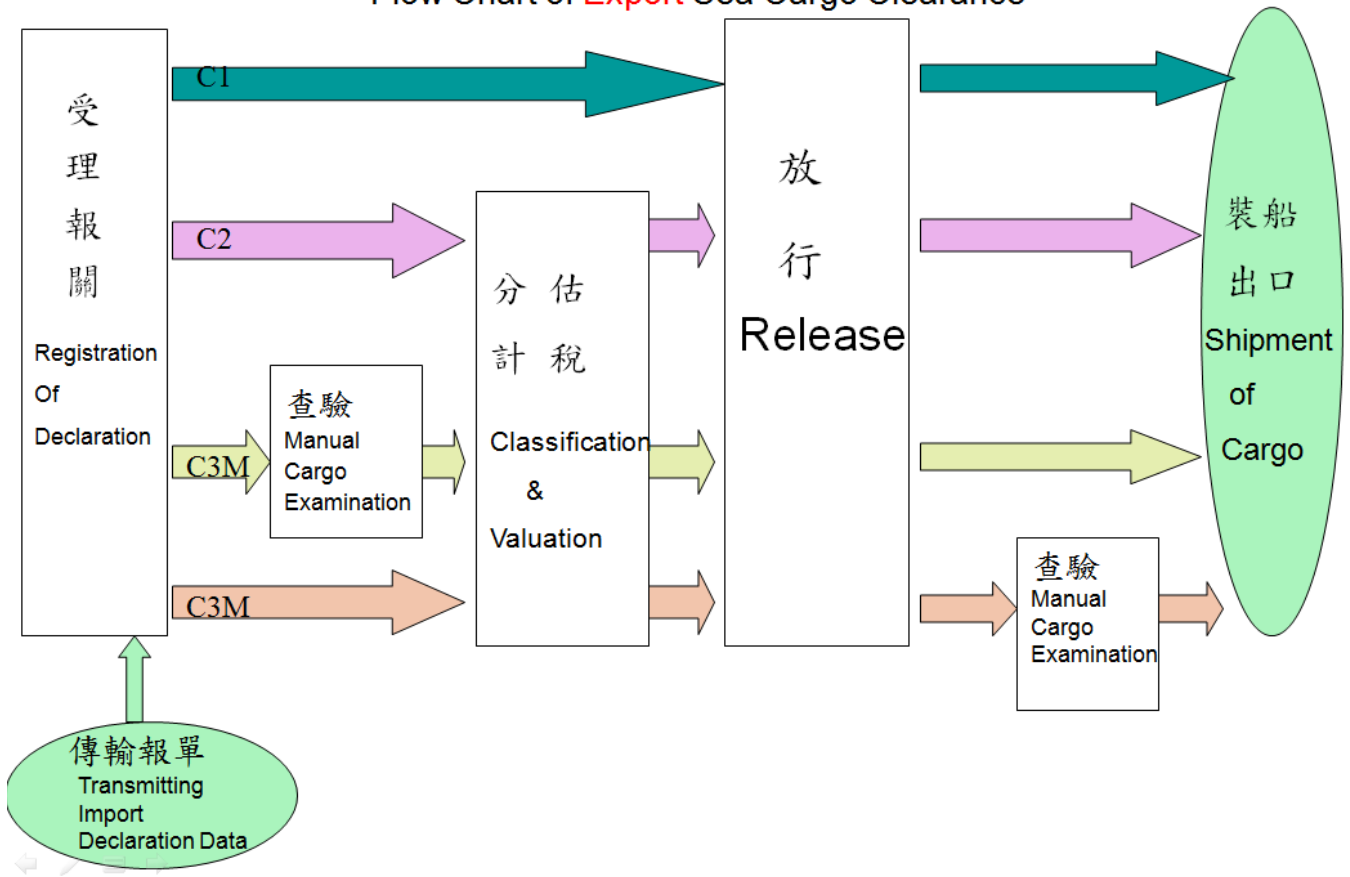

海運出口貨物通關流程圖

Flow Chart of **Export** Sea Cargo Clearance

海關辦理項目
For Customs

報關人辦理項目
For Customs Brokers

C1(免審免驗)報單通關流程
Export Clearance Procedure for C1 (by EDI)

C2(文件審核)免驗報單通關流程
Export Clearance Procedure for C2 (Document Review)

C3M(貨物查驗)先驗後放報單通關流程
Export Clearance Procedure for C3 (Document Review and Cargo Examination Prior to Release)

C3M(貨物查驗)船邊或倉庫驗放報單通關流程
Export Clearance Procedure for C3 (Document Review and Cargo Examination), Cargo Released Alongside ship or Warehouse Examination