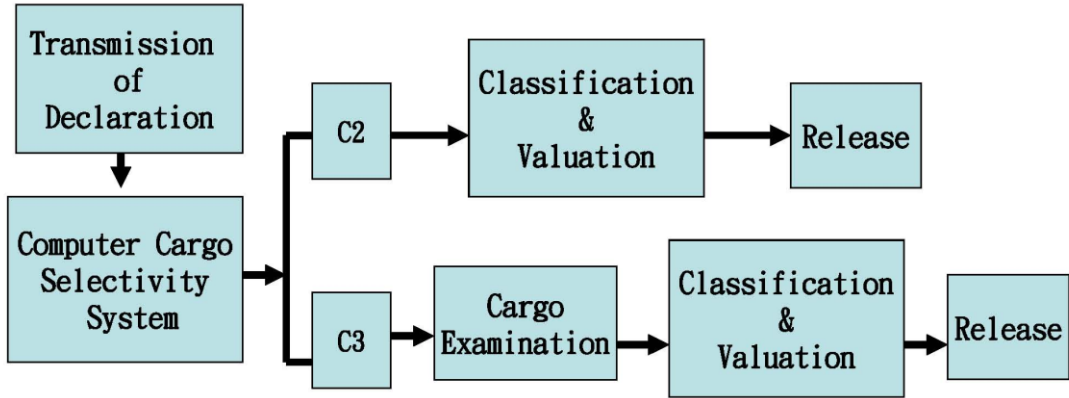

Export Clearance Procedure

(Customs Service at The Cargo Terminals)

Taiwan air cargo terminal (TACT)	(03)393-9800 # 2513 - 2514
Evergreen air cargo service corp. (EGAC)	(03)393-8218 (03)393-8219

Clearance Types	
C2: Document Review	C3: Document Review +Cargo Examination