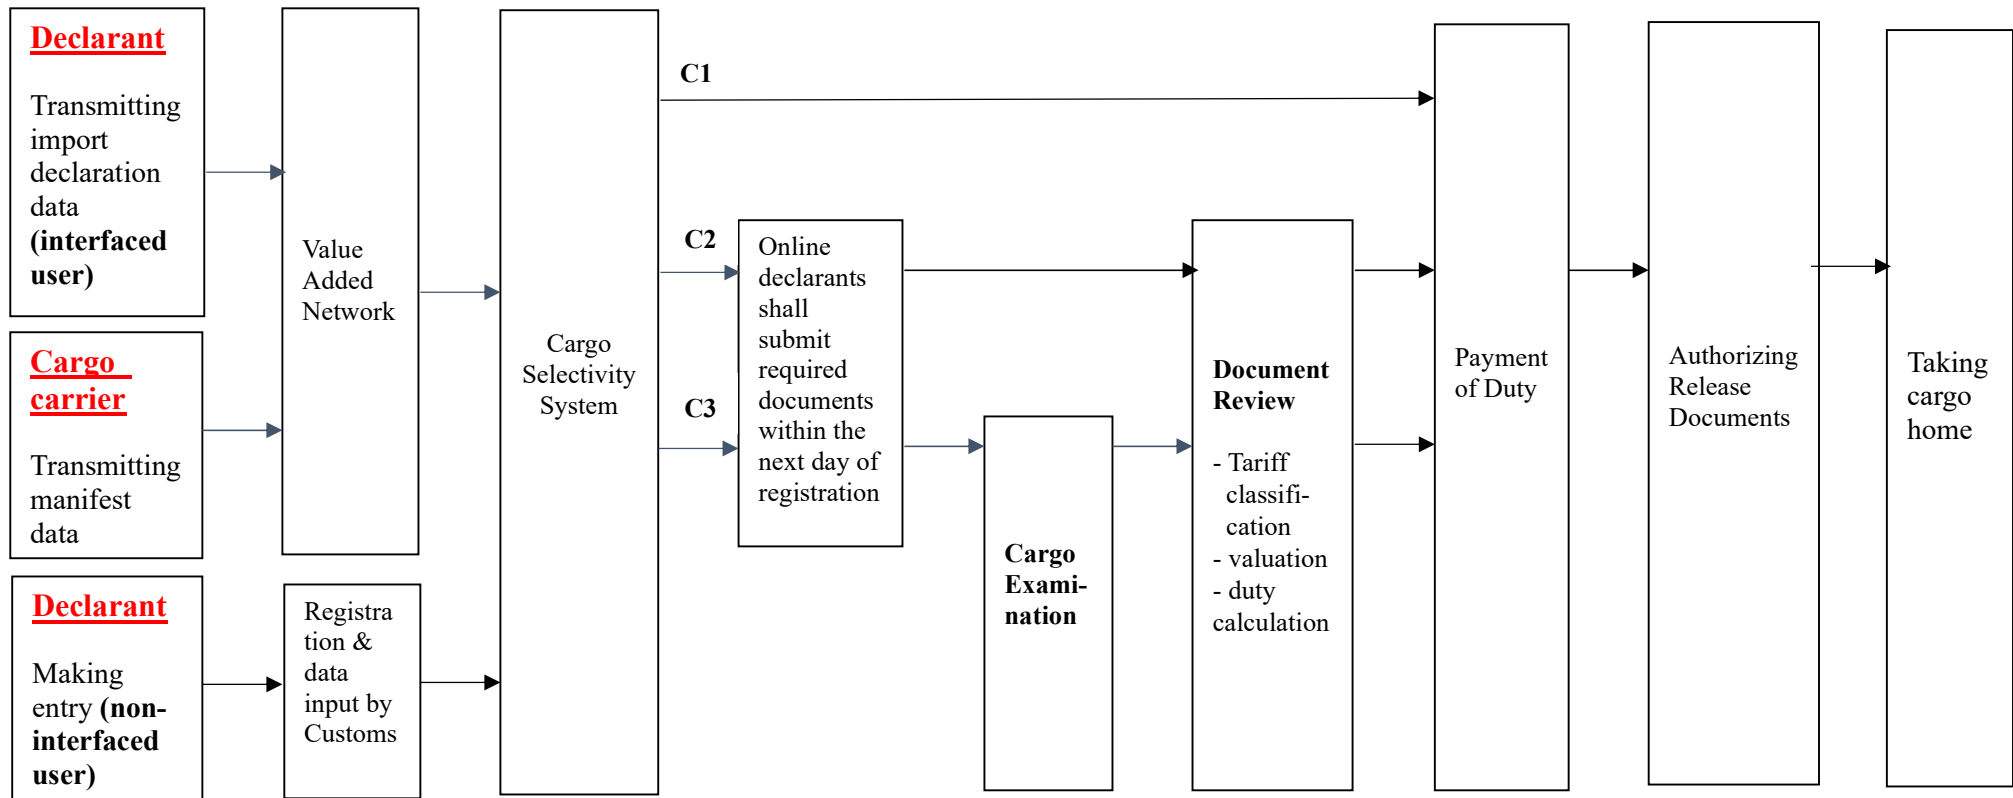

Flow Chart of Import Air Cargo Clearance

C1: Free of document review & cargo examination

C2: Document review

C3: Cargo examination + document review

Contact Point: Jhuwei Branch

TEL: (03) 3839888 ext. 427

Last updated: 2021/06/25