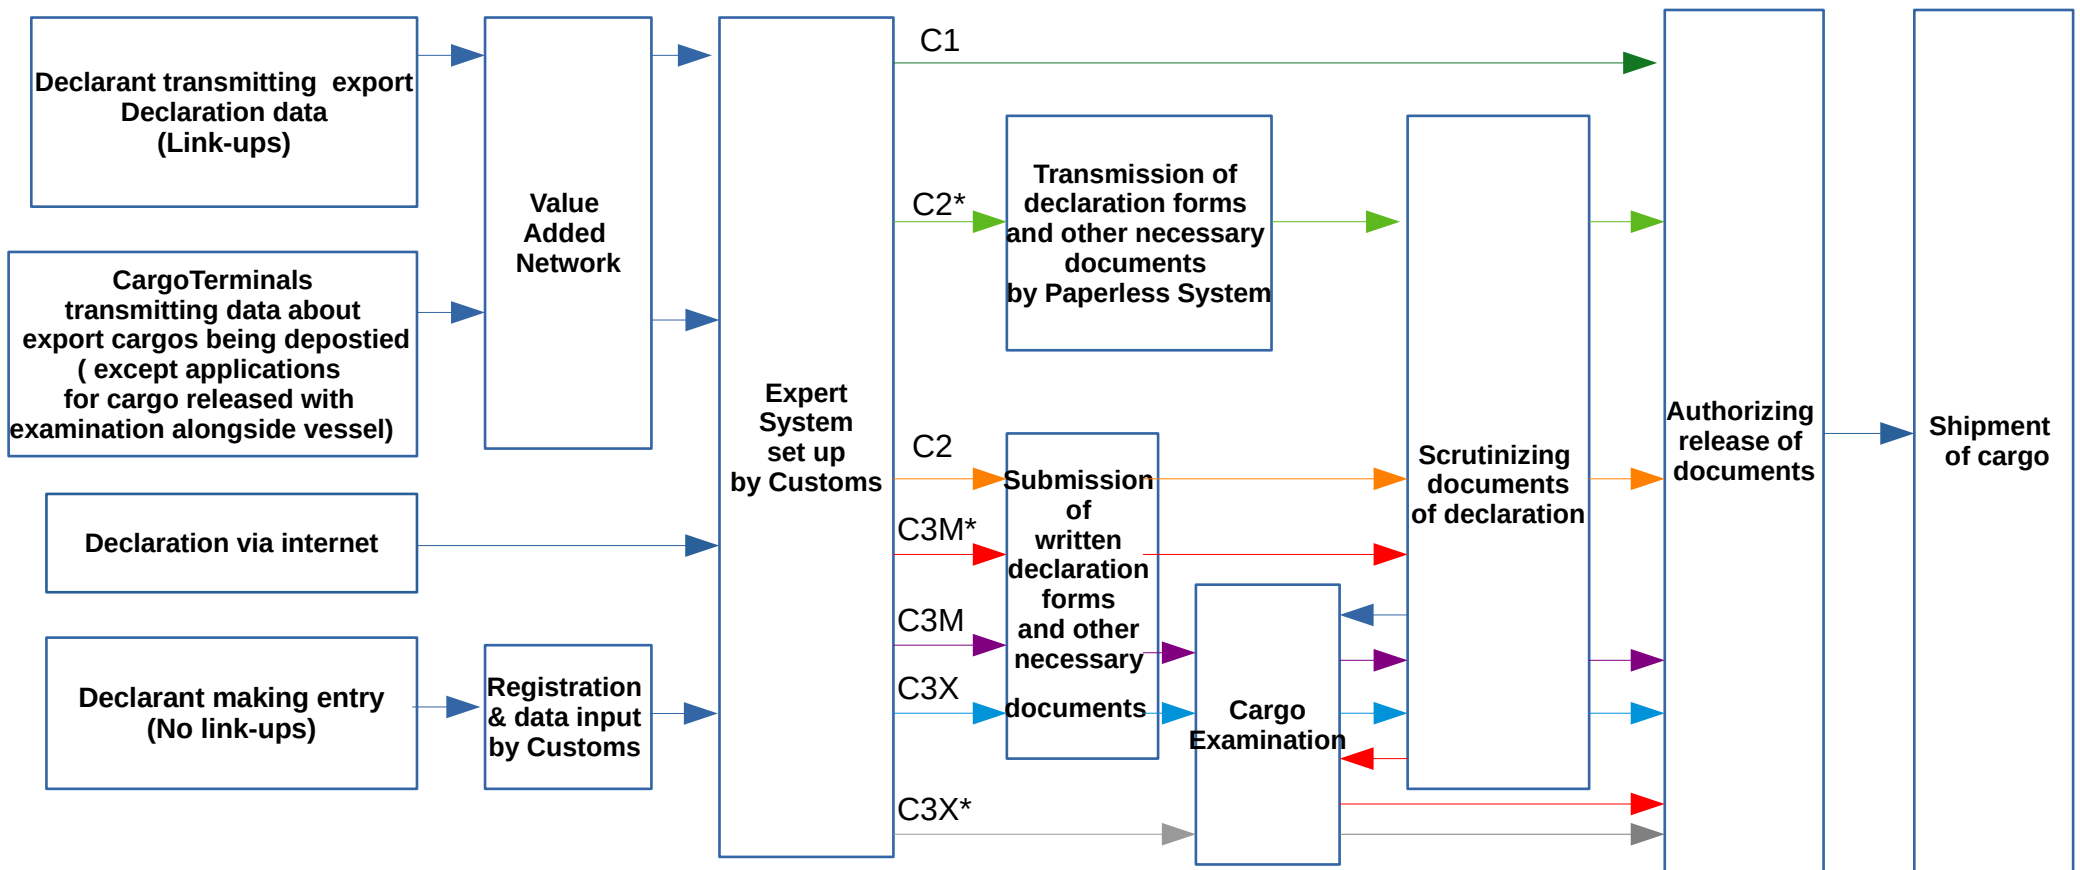

Flow Chart of Export Cargo Clearance

- ▶ C1: Cargo released without document review and cargo examination
- ▶ C2*: Cargo released with on-line review of document
- ▶ C2: Cargo released with document review
- ▶ C3M: Cargo released with document review and cargo examination
- ▶ C3M*: Cargo examination and release alongside the vessel or at warehouse
- ▶ C3X: Cargo released with document review and cargo X-ray Inspection
- ▶ C3X*: Cargo released with cargo X-ray Inspection